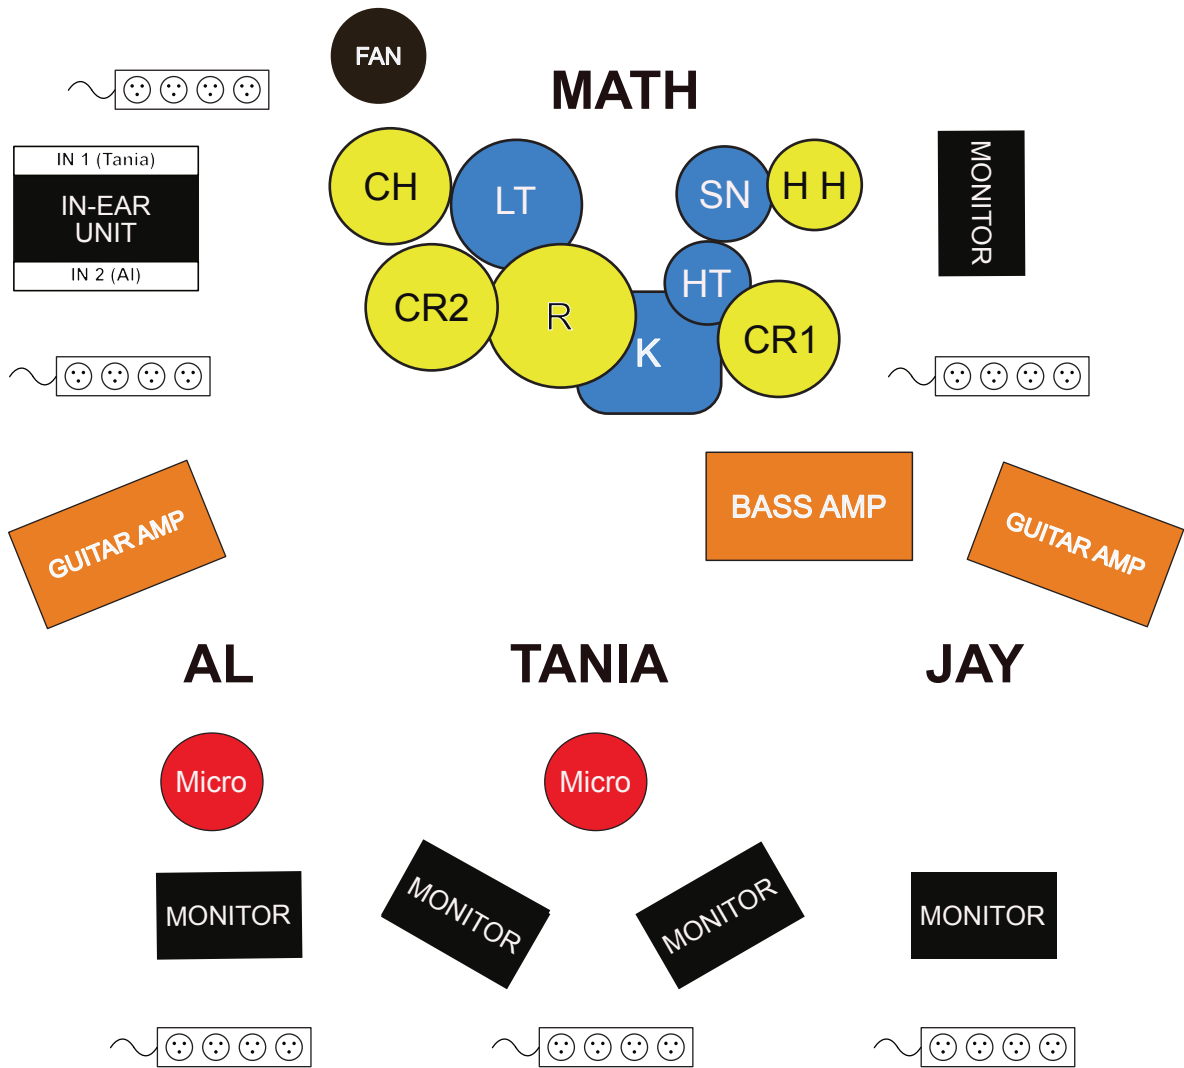

KILLING VOLTS - STAGE PLAN

TANIA LEAD VOCAL & GUITAR

- SHURE SM 58
- ORANGE ROCKER 30 GUIT AMP
- ORANGE SPEAKERS 2X10
- FX PEDAL RACK
- 2 MONITORING
- IN-EAR MONITORING (MONO IN 1)

JAY BASS

- AMPEG SVT4
- MARSHALL 7215 2x15 Cab
- FX PEDAL RACK
- 1 MONITORING

AL GUITAR & BACKING

- SHURE SM 58
- MESA BOOGIE SINGLE RECTI. 50W
- CUSTOM SPEAKER 2X10
- FX PEDAL RACK
- 1 MONITORING
- IN-EAR MONITORING (MONO IN 2)

MATH DRUM

- DRUM PEARL SESSION STUDIO
- KICK, SNARE, HIGH TOM
- LOW TOM / HIGH HAT / RIDE
- 2 CRASHES / CHINA
- MONITORING
- FAN (VENTILATEUR)

KILLING VOLTS - PATCH LIST

CH	INSTRUMENT	MIC	INSERT FOH	COMMENTS
1	KICK	B52	GATE/COMP	SMALL MIC STAND
2	SNARE TOP	SM57	GATE/COMP	SMALL MIC STAND
3	SNARE BOT	SM57 - BETA 98	GATE/COMP	SMALL MIC STAND
4	HI HAT	SM57	-	SMALL MIC STAND
5	TOM 1	E604	GATE	MIC HOLDERS
6	TOM 2	MD421	GATE	SMALL MIC STAND
7	OH LEFT	KM184 - C414	-	TALL MIC STAND
8	OH RIGHT	KM184 - C414	-	TALL MIC STAND
9	BASS DI	BSS AR - JDI	COMP	-
10	BASS AMP	RE20 - D112	-	SMALL MIC STAND
11	GUITAR LEAD (AL)	E906 - SM57	COMP	SMALL MIC STAND
12	GUITAR RHYTHM (TAN)	E906 - SM57	COMP	SMALL MIC STAND
13	LEAD VOCAL (TAN)	SM58	COMP	TALL MIC STAND
14	BACKING VOCAL (AL)	SM58	COMP	TALL MIC STAND
17-18	SPX990	-	-	-
19-20	PCM70	-	-	-
21-22	D2	-	-	-